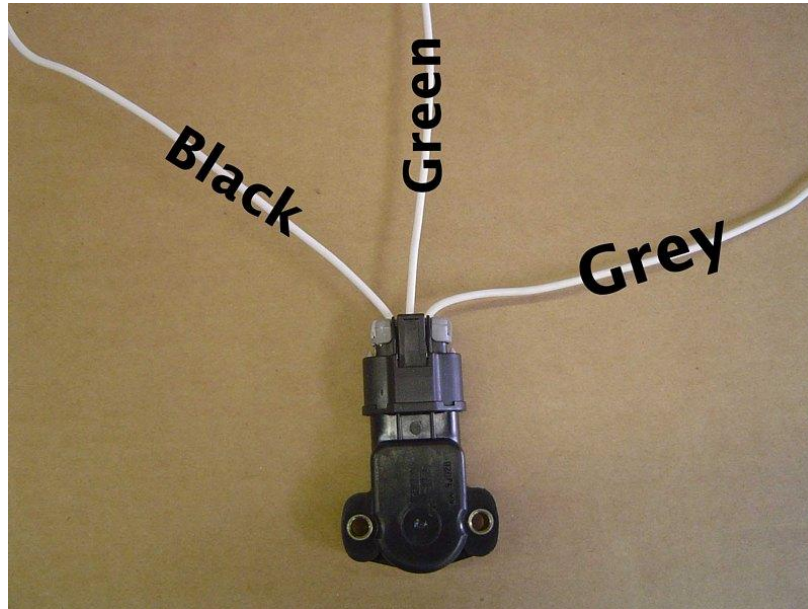

4.6 liter TPS harness wiring

These are the colors that the harness gets wired to on the car.

5.0 TPS harness wiring